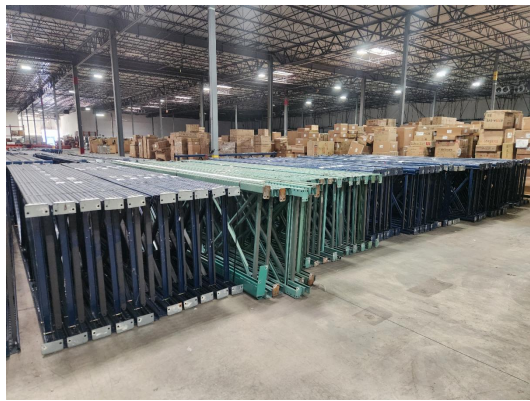

# Teardrop Rack & Wire Decks

**FOB: E.WINDSOR, NJ**

**\*\*\* AVAILABLE NOW \*\*\***

- 30 - 42" x 15' Teardrop Upright Frames 3x1.5
- 340 - 42" x 16' Teardrop Upright Frames 3x1.5
- 140 - 42" x 16' Teardrop Upright Frames 3x3
- 630 - 42" x 16' Teardrop Upright Frames 3x3 Mecalux
- 6 - 42" x 24' Teardrop Upright Frames 3x3
- 17 - 42" x 24' Teardrop Upright Frames 3x3 with 48" Cantilever Leg
  
- 59 - 3.5" x 84" Teardrop Beams
- 108 - 3.5" x 92" New Style Beams
- 136 - 4" x 92" Teardrop Beams
- 9 - 4" x 108" Teardrop Beams
- 26 - 4" x 112" Teardrop Beams
- 51 - 5" x 144" Teardrop Beams
  
- 1,510 - 42" x 46" Wire Decks Deep Step Waterfall
  
- 2,580 - x 42" Pallet Supports
- 144 - 6" x 16" H Post Protectors