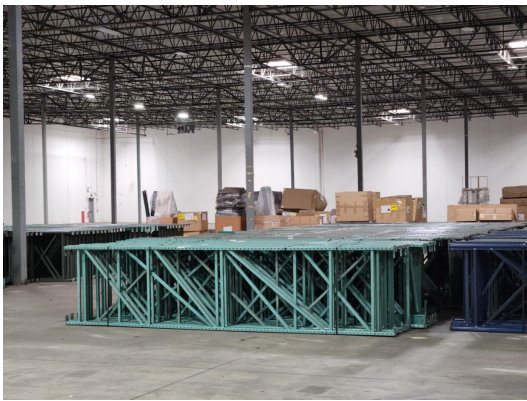

# Teardrop Rack & Wire Decks

**FOB: E.WINDSOR, NJ**

**\*\*\* AVAILABLE NOW \*\*\***

- 30 - 42" x 15' Teardrop Upright Frames 3x1.5
- 340 - 42" x 16' Teardrop Upright Frames 3x1.5
- 140 - 42" x 16' Teardrop Upright Frames 3x3
- 630 - 42" x 16' Teardrop Upright Frames 3x3 Mecalux
- 6 - 42" x 24' Teardrop Upright Frames 3x3
- 17 - 42" x 24' Teardrop Upright Frames 3x3 with 48" Cantilever Leg
  
- 59 - 3.5" x 84" Teardrop Beams
- 108 - 3.5" x 92" New Style Beams
- 136 - 4" x 92" Teardrop Beams
- 9 - 4" x 108" Teardrop Beams
- 26 - 4" x 112" Teardrop Beams
- 51 - 5" x 144" Teardrop Beams
  
- 1,510 - 42" x 46" Wire Decks Deep Step Waterfall
  
- 2,580 - x 42" Pallet Supports
- 144 - 6" x 16" H Post Protectors